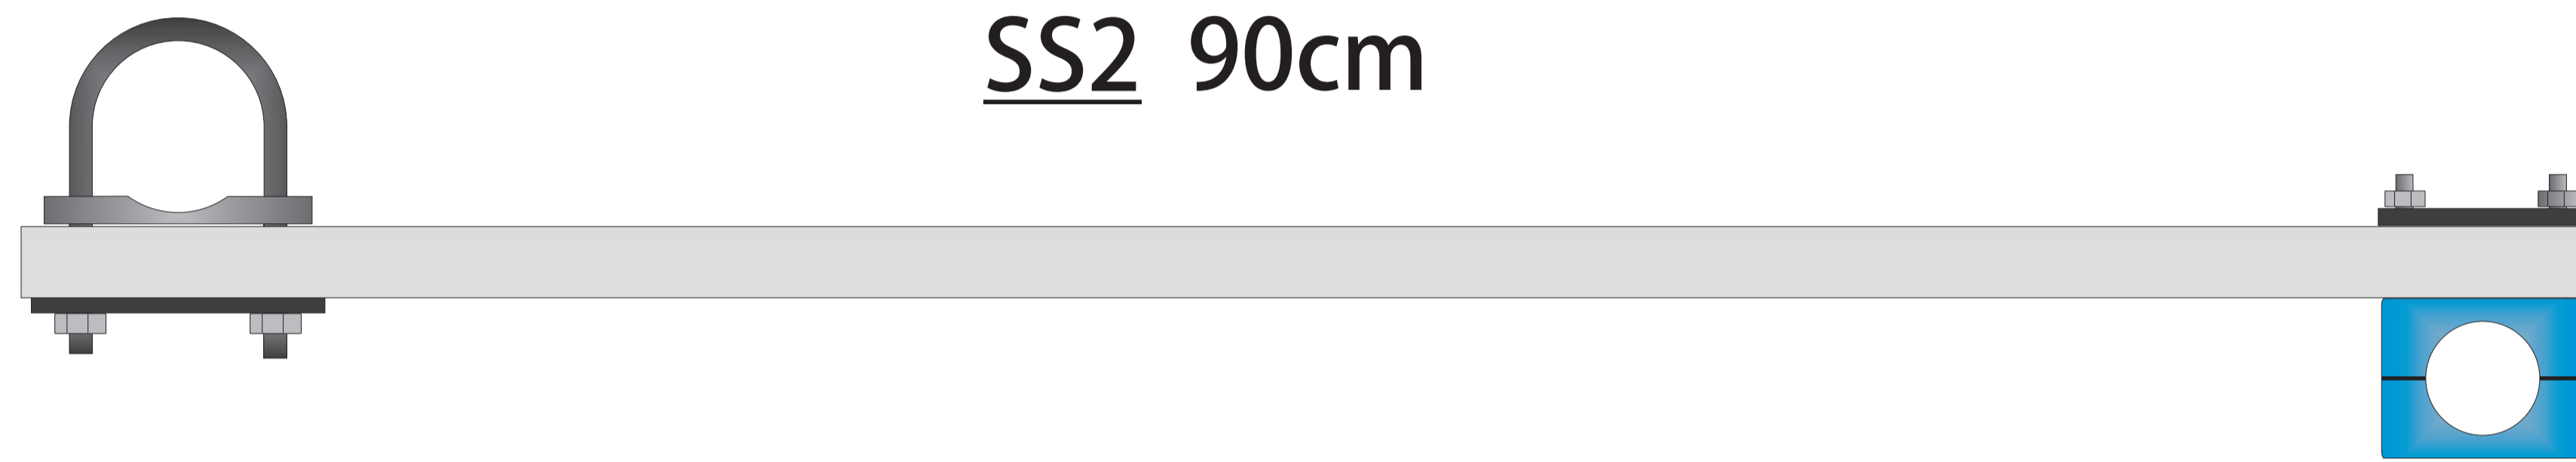

SS1 50cm

SSU Regulable up to 75cm

SS2 90cm

SS3 150cm

Double

Single