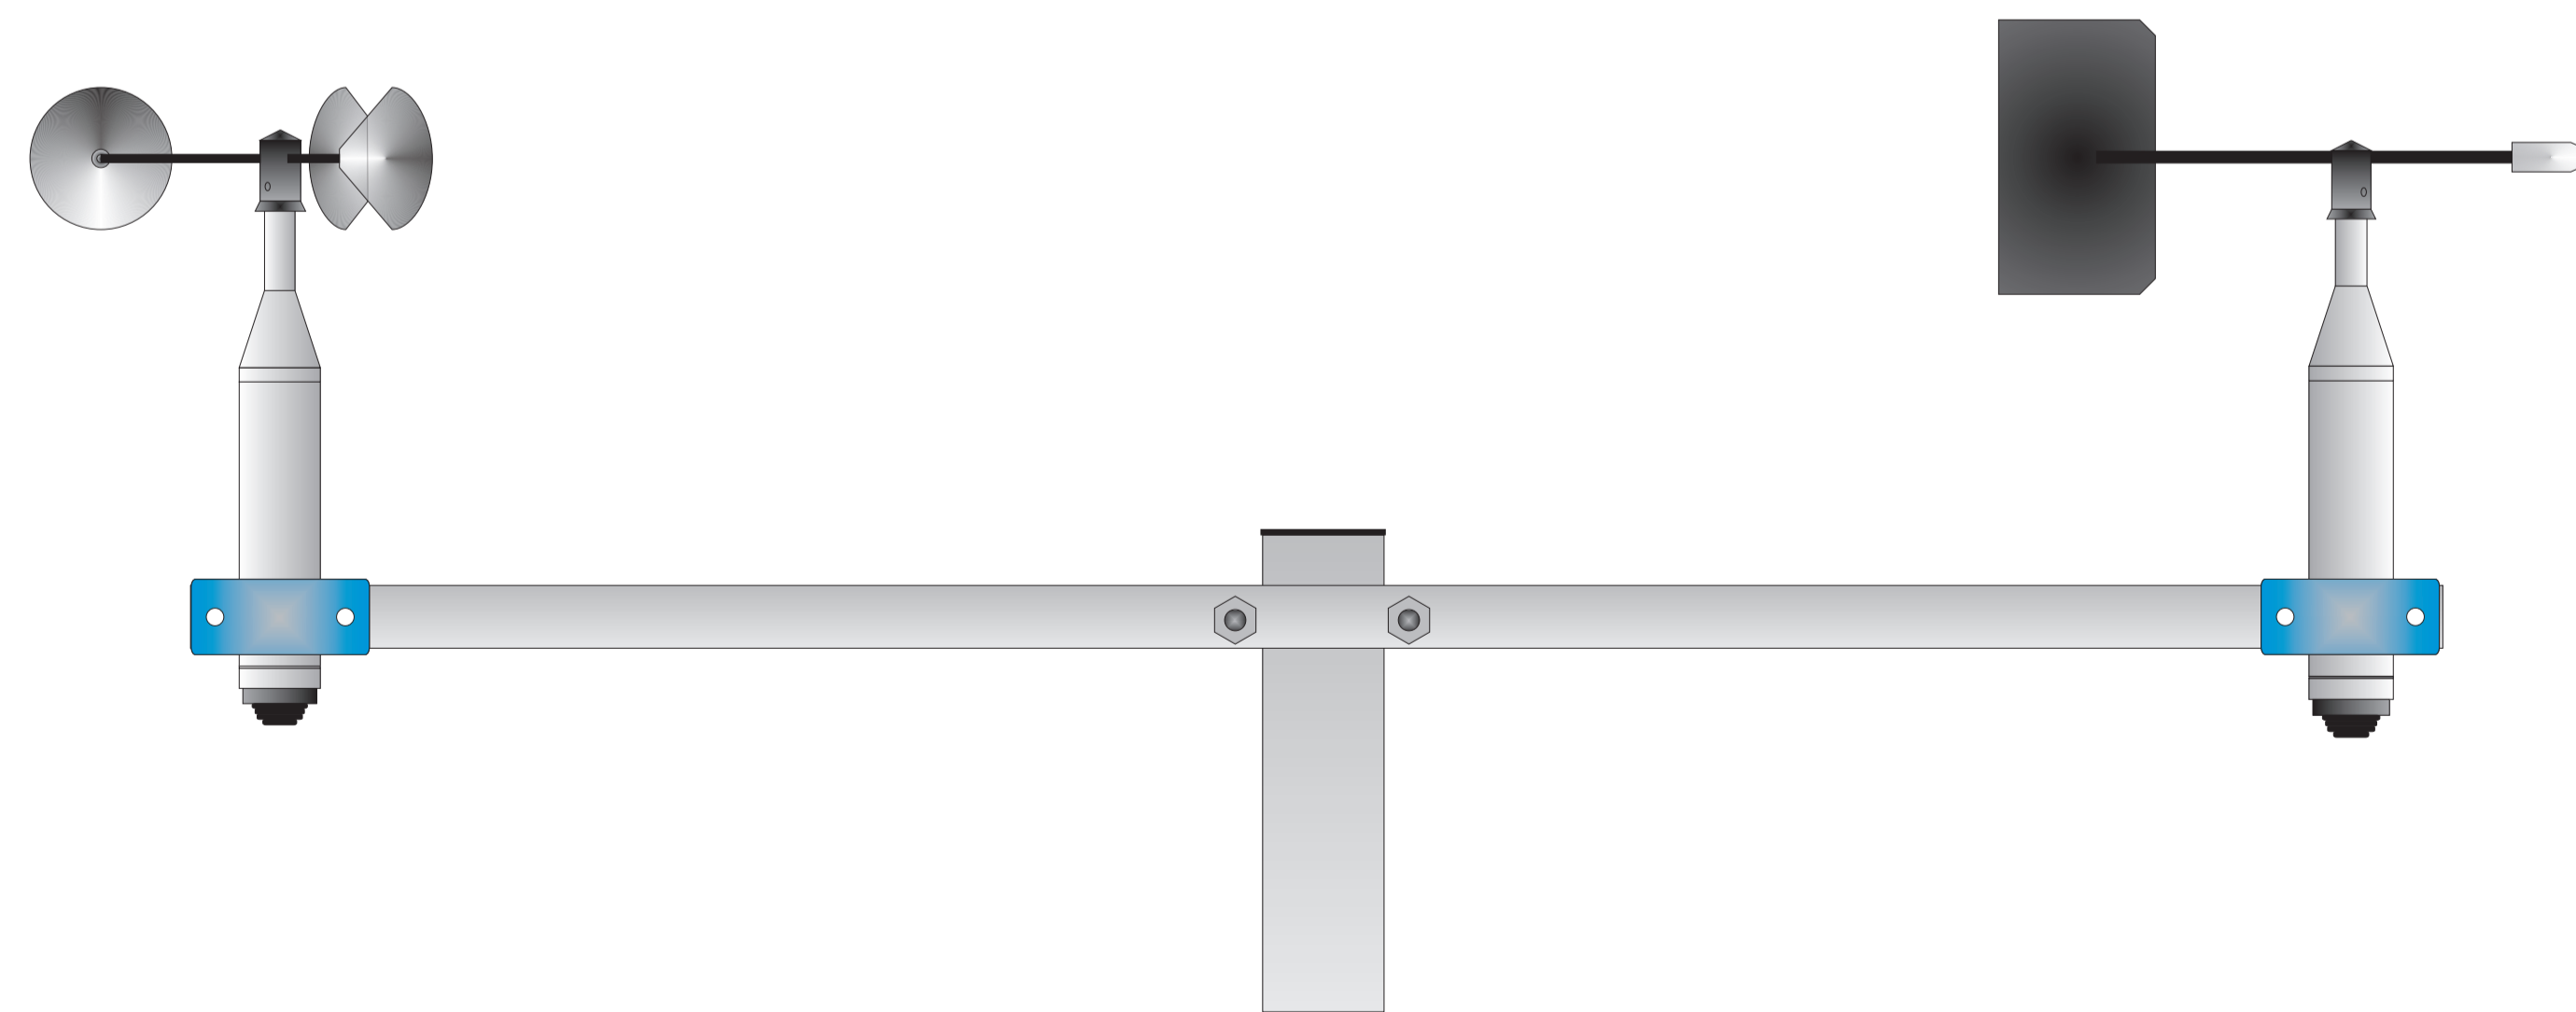

SS1 50cm

SSU Regulable up to 75cm

SS2 90cm

SS3 150cm

Double

Single