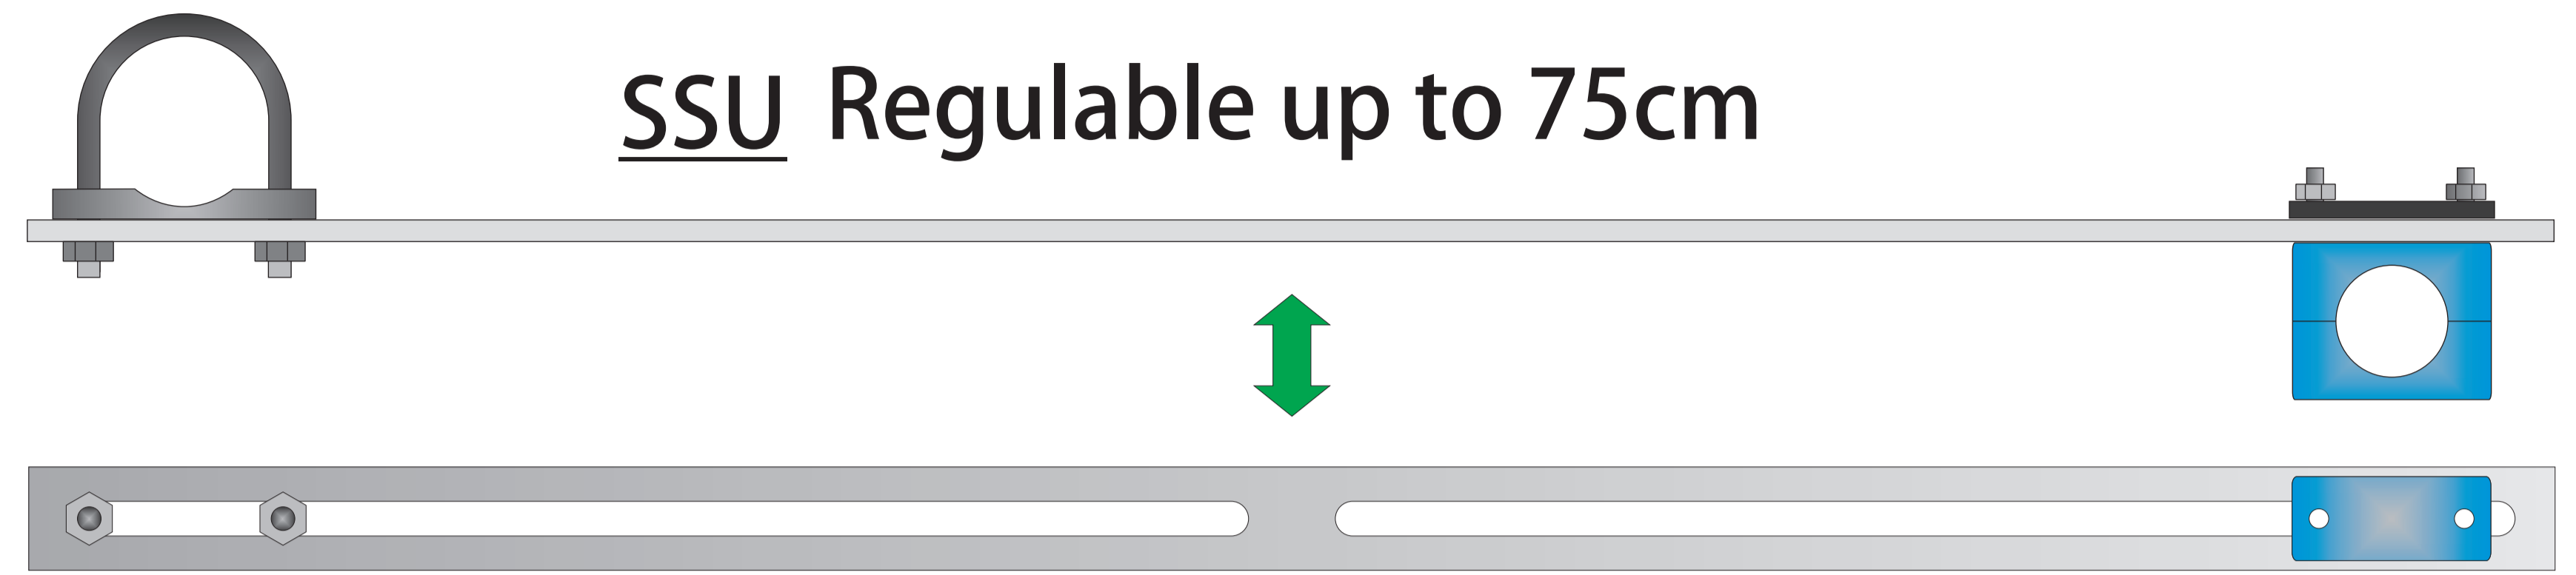

SS1 50cm

SSU Regulable up to 75cm

SS2 90cm

SS3 150cm

Double

Single