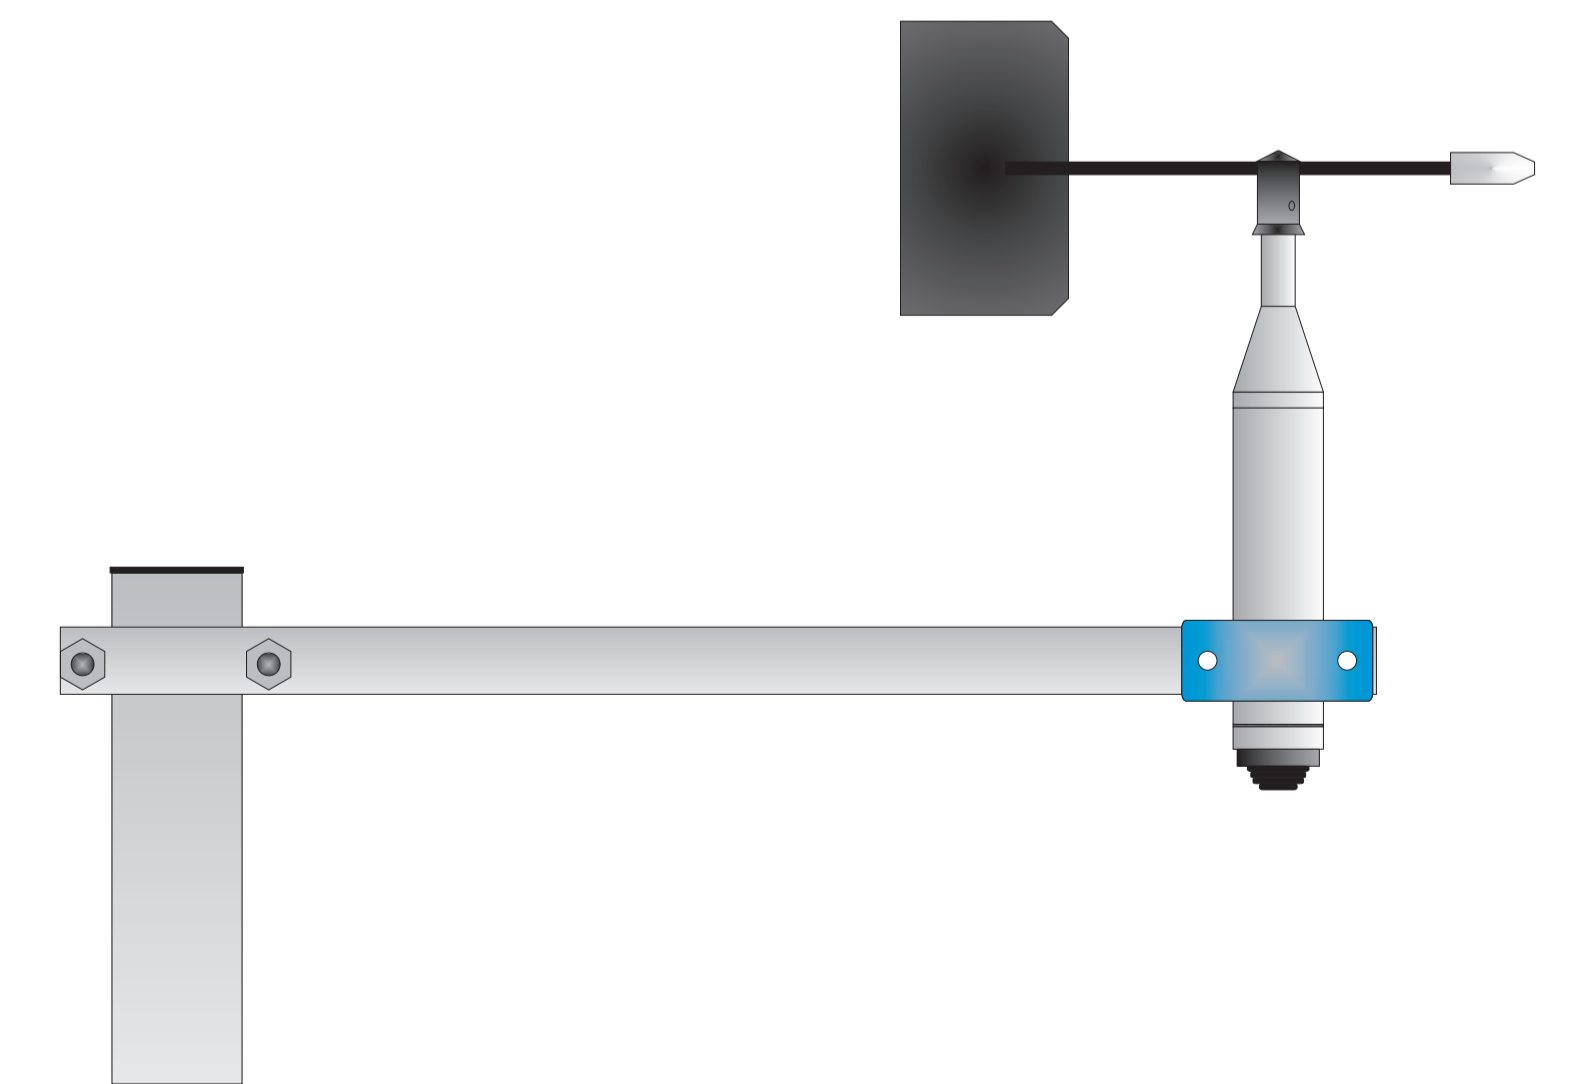

SS1 50cm

SSU Regulable up to 75cm

SS2 90cm

SS3 150cm

Double

Single